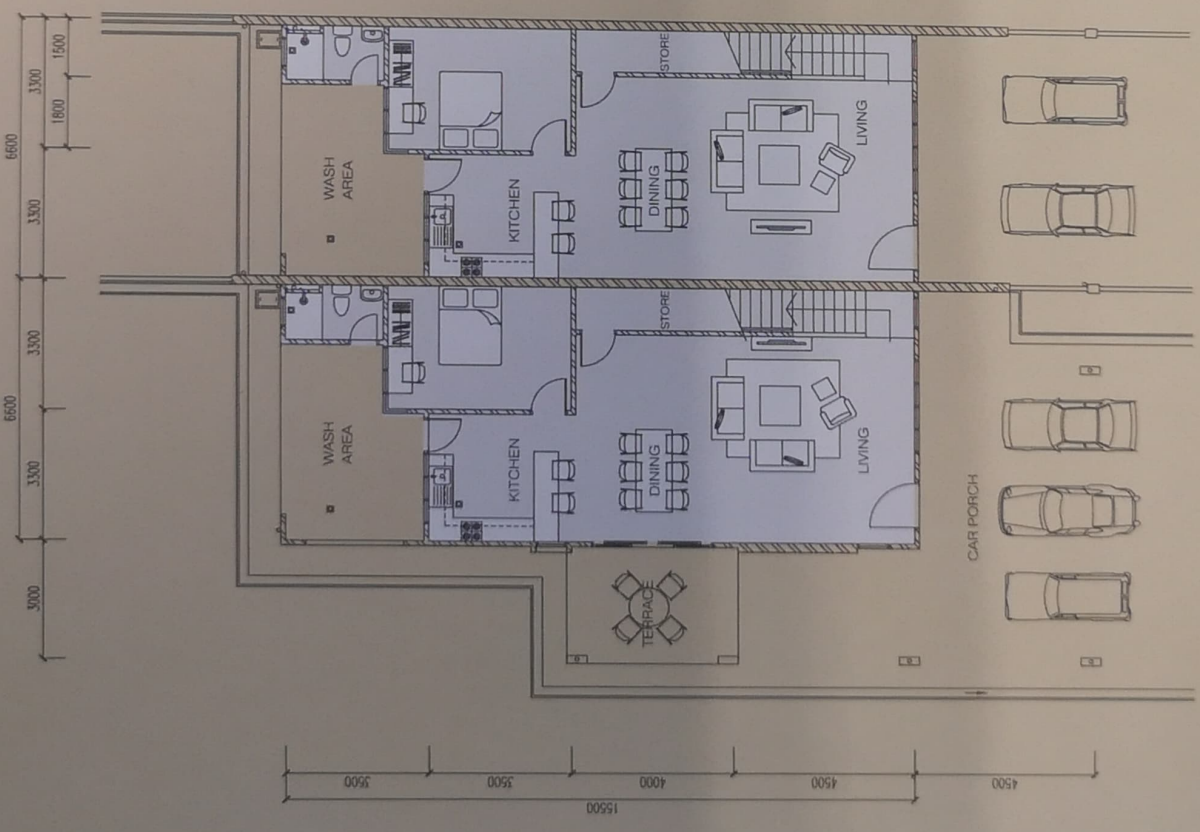

Brilliant Park

花园

- PRIME LOCATION · PREMIUM QUALITY
- EXTRA SPACIOUS · ELEGANT DESIGN

 SERIAN / 西连
Lot 60, 61, 63, 64, 67, 119, 558 & 673, Block 15, Bukar Sadong Land District

DOUBLE STOREY SEMI-DETACHED

Approximately build up areas

Terrace Intermediate = 181.22 sqm

Terrace Corner = 196.09 sqm

Semi-Detached = 209.82 sqm

1ST FLOOR

G. FLOOR

DOUBLE STOREY TERRACE

Approximately build up area:

Double Storey Terrace Intermediate = 181.22 sqm

Double Storey Terrace Full = 209.82 sqm

1ST FLOOR

G. FLOOR

SITE PLAN

- 
Open Space
- 
Double Storey Semi-Detached
8 Units
- 
Double Storey Terrace
50 Units
- 
Detached Lot

LOCALITY PLAN

BUILDING SPECIFICATIONS

STRUCTURE	<ul style="list-style-type: none"> Reinforced concrete framework as per structural drawing
BRICKWALL	<ul style="list-style-type: none"> Red-clay bricks to main building only
ROOFING	<ul style="list-style-type: none"> Metal roofing sheets
CEILING	<ul style="list-style-type: none"> Plaster ceiling for all area
DOORS	<ul style="list-style-type: none"> Main Entrance Single Leaf H.W. decorative door All Bedrooms H.W. Decorative doors Lavatory Timber doors; Powder-coated Aluminium Sliding Doors with Tinted Glass Panel
WINDOWS	<ul style="list-style-type: none"> Powder-coated Aluminium Sliding / Casement / top hung window with tinted glass panel
FLOORING	<ul style="list-style-type: none"> Ground floor Ceramic Tiles (Excluding car porch) First floor & Lavatory Laminate Flooring; all Bedrooms and family Non-slip Ceramic Tiles
WALL TILES	<p>DOUBLE STOREY TERRACE</p> <ul style="list-style-type: none"> Ceramic tiles for kitchen and all lavatory up to 5'0" height <p>DOUBLE STOREY SEMI-D</p> <ul style="list-style-type: none"> Ceramic tiles for kitchen and all lavatory up to ceiling height
SANITARY INSTALLATION	<ul style="list-style-type: none"> Kitchen sink; Single Bowl Aluminium Sink; Water Cistern; Sitting type WC with dual flushing system