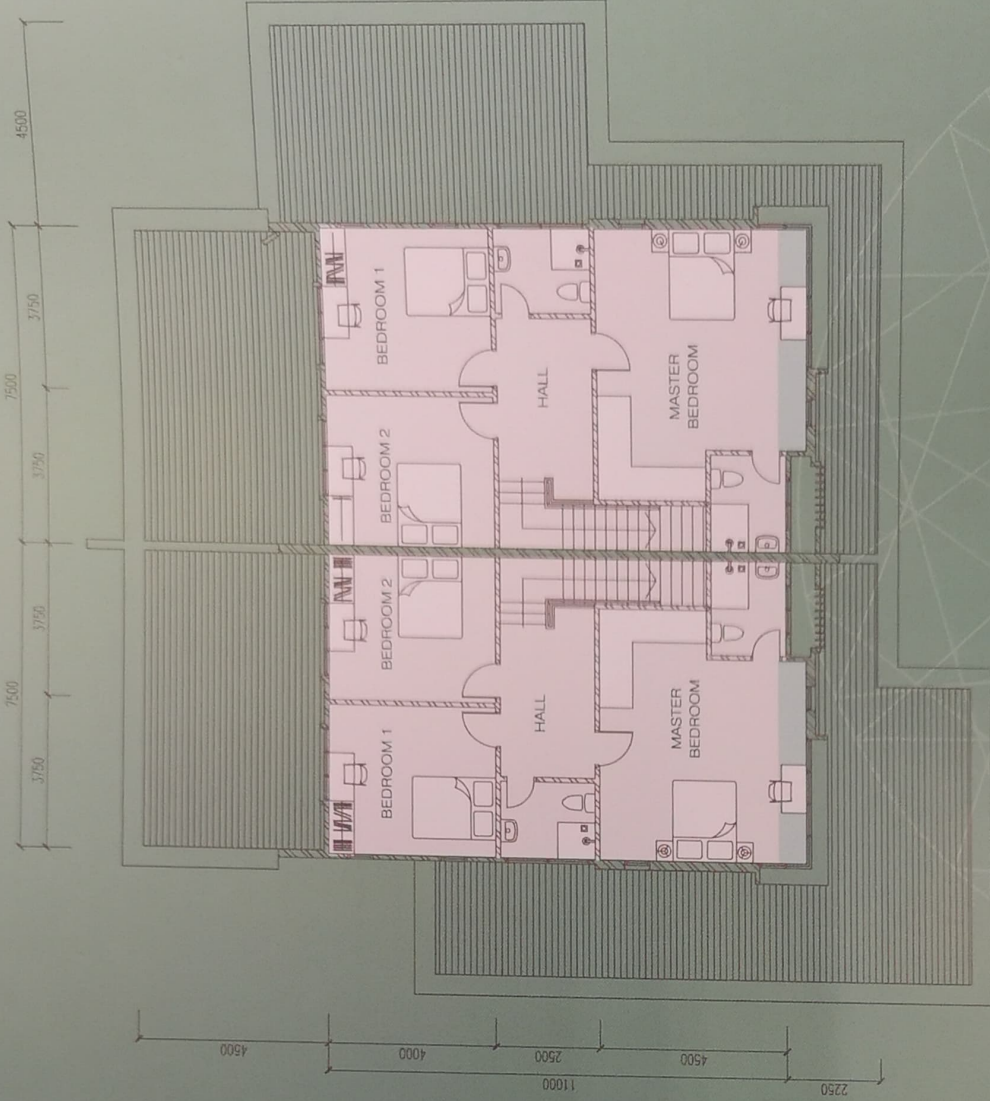

Brilliant Park

花园

- PRIME LOCATION · PREMIUM QUALITY
- EXTRA SPACIOUS · ELEGANT DESIGN

 SERIAN / 西连
Lot 60, 61, 63, 64, 67, 119, 558 & 673, Block 15, Bukar Sadong Land District

DOUBLE STOREY SEMI-DETACHED

Approximately build up areas

Terrace Intermediate = 181.22 sqm

Terrace Corner = 196.09 sqm

Semi-Detached = 209.82 sqm

1ST FLOOR

G. FLOOR

DOUBLE STOREY TERRACE

Approximately build up area:

Double Storey Terrace Intermediate = 181.22 sqm

Double Storey Terrace Full = 209.82 sqm

1ST FLOOR

G. FLOOR

SITE PLAN

- 
Open Space
- 
Double Storey Semi-Detached
8 Units
- 
Double Storey Terrace
50 Units
- 
Detached Lot

LOCALITY PLAN

BUILDING SPECIFICATIONS

STRUCTURE	<ul style="list-style-type: none"> Reinforced concrete framework as per structural drawing
BRICKWALL	<ul style="list-style-type: none"> Red-clay bricks to main building only
ROOFING	<ul style="list-style-type: none"> Metal roofing sheets
CEILING	<ul style="list-style-type: none"> Plaster ceiling for all area
DOORS	<ul style="list-style-type: none"> Main Entrance Single Leaf H.W. decorative door All Bedrooms H.W. Decorative doors Lavatory Timber doors; Powder-coated Aluminium Sliding Doors with Tinted Glass Panel
WINDOWS	<ul style="list-style-type: none"> Powder-coated Aluminium Sliding / Casement / top hung window with tinted glass panel
FLOORING	<ul style="list-style-type: none"> Ground floor Ceramic Tiles (Excluding car porch) First floor & Lavatory Laminate Flooring; all Bedrooms and family Non-slip Ceramic Tiles
WALL TILES	<p>DOUBLE STOREY TERRACE</p> <ul style="list-style-type: none"> Ceramic tiles for kitchen and all lavatory up to 5'0" height <p>DOUBLE STOREY SEMI-D</p> <ul style="list-style-type: none"> Ceramic tiles for kitchen and all lavatory up to ceiling height
SANITARY INSTALLATION	<ul style="list-style-type: none"> Kitchen sink; Single Bowl Aluminium Sink; Water Cistern; Sitting type WC with dual flushing system