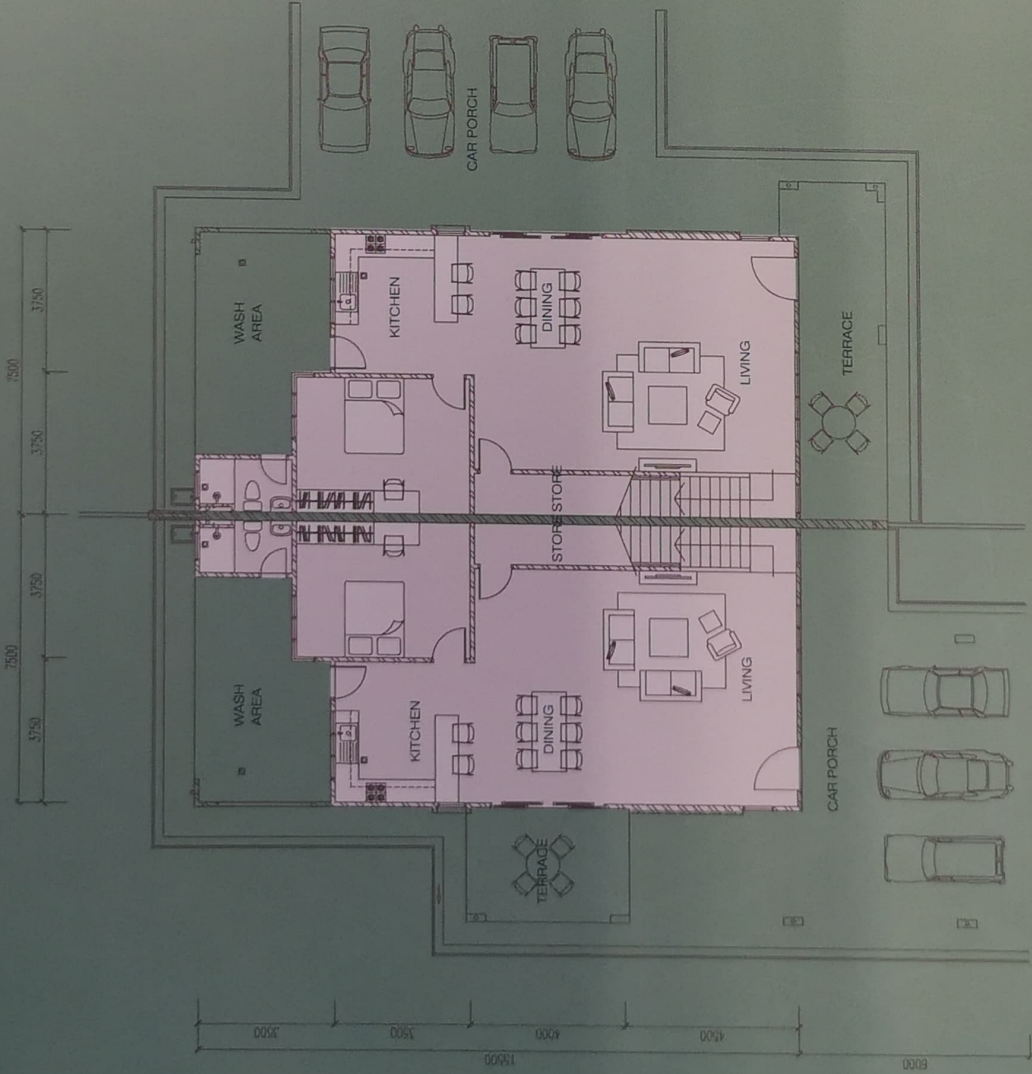

Brilliant Park

花园

- PRIME LOCATION · PREMIUM QUALITY
- EXTRA SPACIOUS · ELEGANT DESIGN

 SERIAN / 西连
Lot 60, 61, 63, 64, 67, 119, 558 & 673, Block 15, Bukar Sadong Land District

DOUBLE STOREY SEMI-DETACHED

Approximately build up areas

Terrace Intermediate = 181.22 sqm

Terrace Corner = 196.09 sqm

Semi-Detached = 209.82 sqm

1ST FLOOR

G. FLOOR

DOUBLE STOREY TERRACE

Approximately build up area:

Double Storey Terrace Intermediate = 181.22 sqm

Double Storey Terrace Full = 209.82 sqm

1ST FLOOR

G. FLOOR

SITE PLAN

- 
Open Space
- 
Double Storey Semi-Detached
8 Units
- 
Double Storey Terrace
50 Units
- 
Detached Lot

LOCALITY PLAN

BUILDING SPECIFICATIONS

STRUCTURE	<ul style="list-style-type: none"> Reinforced concrete framework as per structural drawing
BRICKWALL	<ul style="list-style-type: none"> Red-clay bricks to main building only
ROOFING	<ul style="list-style-type: none"> Metal roofing sheets
CEILING	<ul style="list-style-type: none"> Plaster ceiling for all area
DOORS	<ul style="list-style-type: none"> Main Entrance Single Leaf H.W. decorative door All Bedrooms H.W. Decorative doors Lavatory Timber doors; Powder-coated Aluminium Sliding Doors with Tinted Glass Panel
WINDOWS	<ul style="list-style-type: none"> Powder-coated Aluminium Sliding / Casement / top hung window with tinted glass panel
FLOORING	<ul style="list-style-type: none"> Ground floor Ceramic Tiles (Excluding car porch) First floor & Lavatory Laminate Flooring; all Bedrooms and family Non-slip Ceramic Tiles
WALL TILES	<p>DOUBLE STOREY TERRACE</p> <ul style="list-style-type: none"> Ceramic tiles for kitchen and all lavatory up to 5'0" height <p>DOUBLE STOREY SEMI-D</p> <ul style="list-style-type: none"> Ceramic tiles for kitchen and all lavatory up to ceiling height
SANITARY INSTALLATION	<ul style="list-style-type: none"> Kitchen sink; Single Bowl Aluminium Sink; Water Cistern; Sitting type WC with dual flushing system