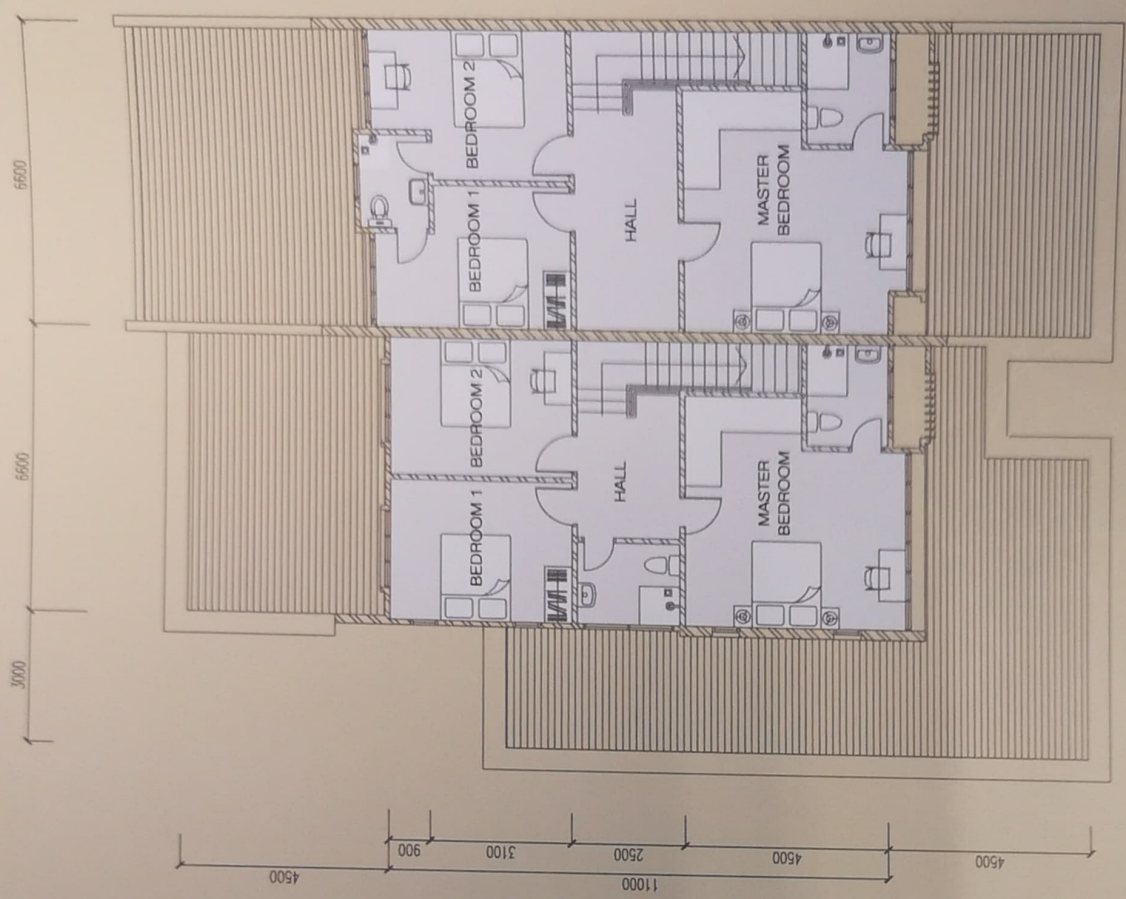

Brilliant Park

花园

- PRIME LOCATION · PREMIUM QUALITY
- EXTRA SPACIOUS · ELEGANT DESIGN

 SERIAN / 西连
Lot 60, 61, 63, 64, 67, 119, 558 & 673, Block 15, Bukar Sadong Land District

DOUBLE STOREY SEMI-DETACHED

Approximately build up areas

Terrace Intermediate = 181.22 sqm

Terrace Corner = 196.09 sqm

Semi-Detached = 209.82 sqm

1ST FLOOR

G. FLOOR

DOUBLE STOREY TERRACE

Approximately build up area:

Double Storey Terrace Intermediate = 181.22 sqm

Double Storey Terrace Full = 209.82 sqm

1ST FLOOR

G. FLOOR

SITE PLAN

- 
Open Space
- 
Double Storey Semi-Detached
8 Units
- 
Double Storey Terrace
50 Units
- 
Detached Lot

LOCALITY PLAN

BUILDING SPECIFICATIONS

STRUCTURE	<ul style="list-style-type: none"> Reinforced concrete framework as per structural drawing
BRICKWALL	<ul style="list-style-type: none"> Red-clay bricks to main building only
ROOFING	<ul style="list-style-type: none"> Metal roofing sheets
CEILING	<ul style="list-style-type: none"> Plaster ceiling for all area
DOORS	<ul style="list-style-type: none"> Main Entrance Single Leaf H.W. decorative door All Bedrooms H.W. Decorative doors Lavatory Timber doors; Powder-coated Aluminium Sliding Doors with Tinted Glass Panel
WINDOWS	<ul style="list-style-type: none"> Powder-coated Aluminium Sliding / Casement / top hung window with tinted glass panel
FLOORING	<ul style="list-style-type: none"> Ground floor Ceramic Tiles (Excluding car porch) First floor & Lavatory Laminate Flooring; all Bedrooms and family Non-slip Ceramic Tiles
WALL TILES	<p>DOUBLE STOREY TERRACE</p> <ul style="list-style-type: none"> Ceramic tiles for kitchen and all lavatory up to 5'0" height <p>DOUBLE STOREY SEMI-D</p> <ul style="list-style-type: none"> Ceramic tiles for kitchen and all lavatory up to ceiling height
SANITARY INSTALLATION	<ul style="list-style-type: none"> Kitchen sink; Single Bowl Aluminium Sink; Water Cistern; Sitting type WC with dual flushing system